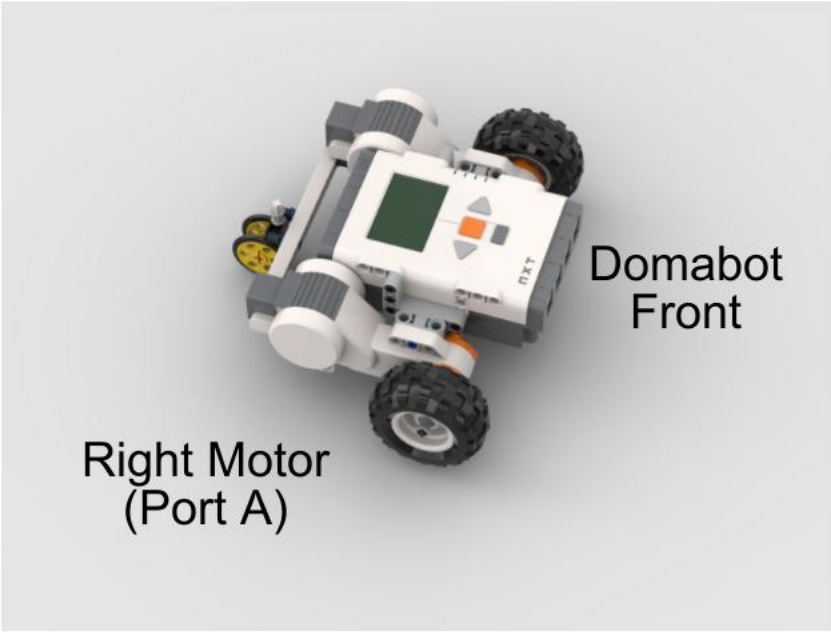

Domabot Build Plan with Front (bow) and Left (port) Ultrasonic Sensors

14x
2780
Black

1x
32184
Black

2x
2815
Black

2x
3706
Black

2x
55976
Black

1x
6536
Dark Bluish Gray

6x
3713
Light Bluish Gray