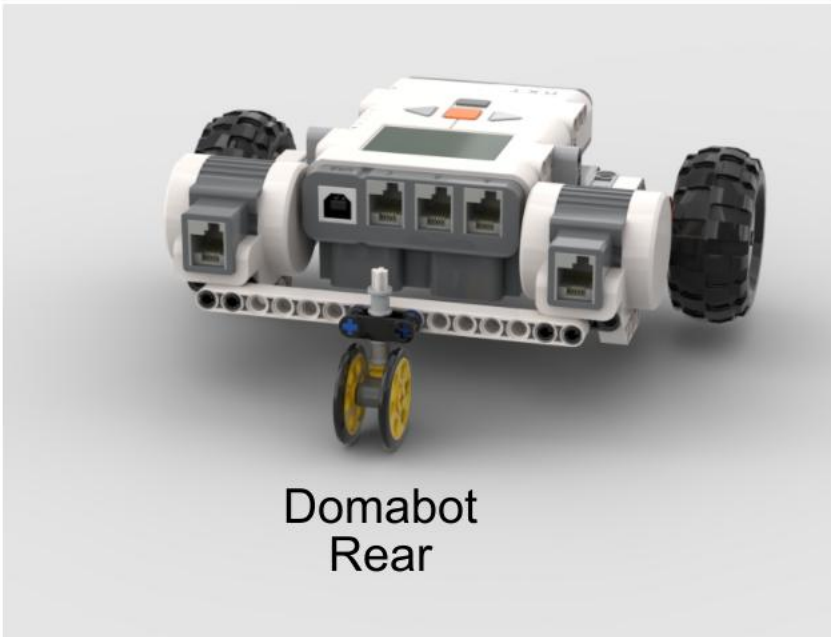

Domabot Build Plan with Front (bow) and Left (port) Ultrasonic Sensors

14x
2780
Black

1x
32184
Black

2x
2815
Black

2x
3706
Black

2x
55976
Black

1x
6536
Dark Bluish Gray

6x
3713
Light Bluish Gray