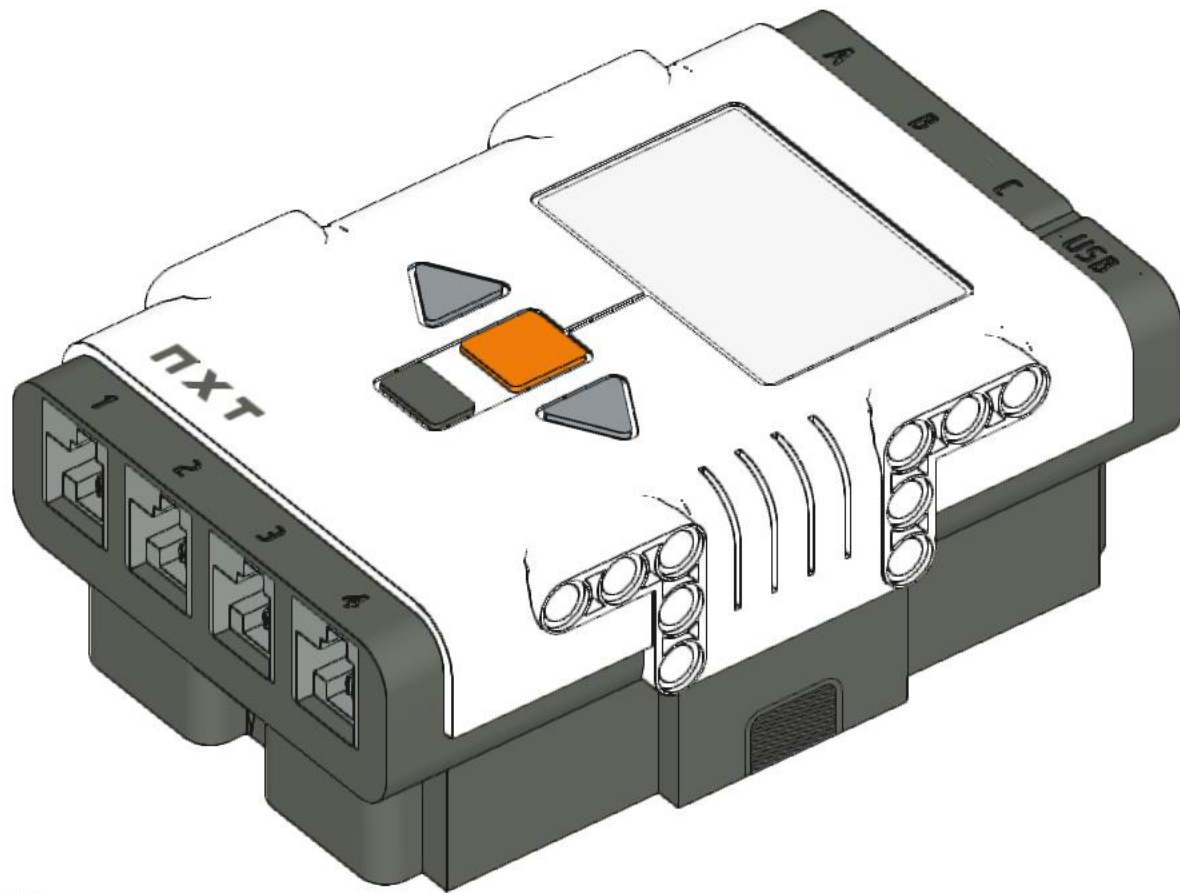

1x
69819
Red

1x
69819
Green