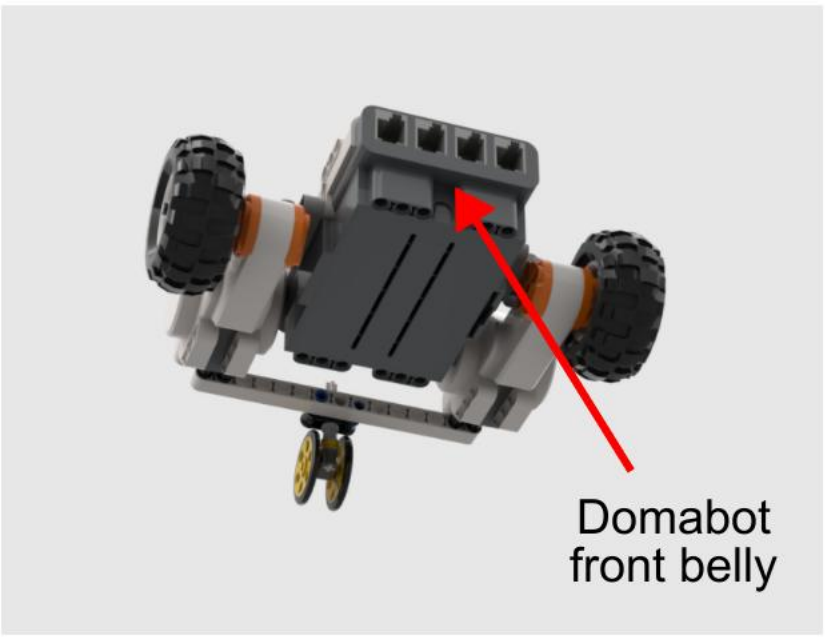

Domabot Build Plan with Front (bow) and Left (port) Ultrasonic Sensors

14x
2780
Black

1x
32184
Black

2x
2815
Black

2x
3706
Black

2x
55976
Black

1x
6536
Dark Bluish Gray

6x
3713
Light Bluish Gray