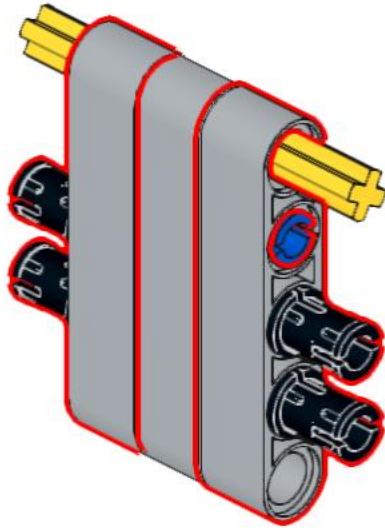

Domabot Touch Sensor Bumper Attachment

Pins to
Domabot's
Front Belly

8x
2780
Black

1x
32270
Black

2x
32054
Black

4x
42003
Dark Bluish Gray

2x
32009
Dark Bluish Gray

2x
6536
Light Bluish Gray

1

2

3

4

5

6

7

8

9

Pin to front part of Domabot's belly