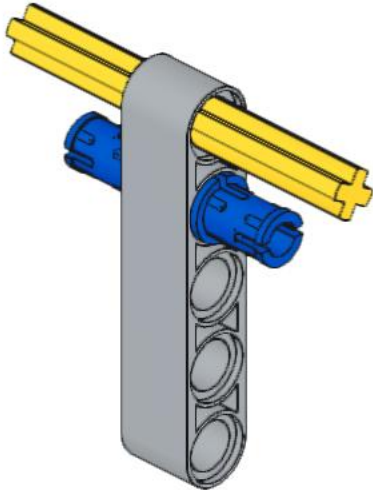

Domabot Touch Sensor Bumper Attachment

Pins to
Domabot's
Front Belly

8x
2780
Black

1x
32270
Black

2x
32054
Black

4x
42003
Dark Bluish Gray

2x
32009
Dark Bluish Gray

2x
6536
Light Bluish Gray

1

2

3

4

5

6

7

8

9

Pin to front part of Domabot's belly