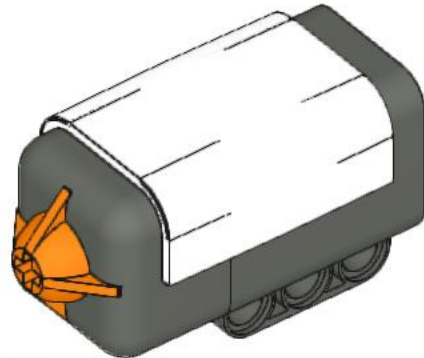

1x
53793
White

5x
32062
Red