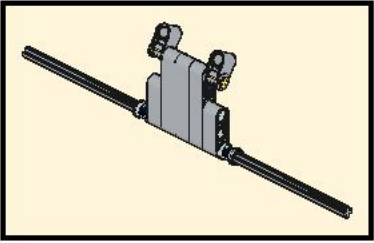

Domabot Touch Sensor Bumper Attachment

Pins to
Domabot's
Front Belly

8x
2780
Black

1x
32270
Black

2x
32054
Black

4x
42003
Dark Bluish Gray

2x
32009
Dark Bluish Gray

2x
6536
Light Bluish Gray

1

2

3

4

5

6

7

8

9

Pin to front part of Domabot's belly