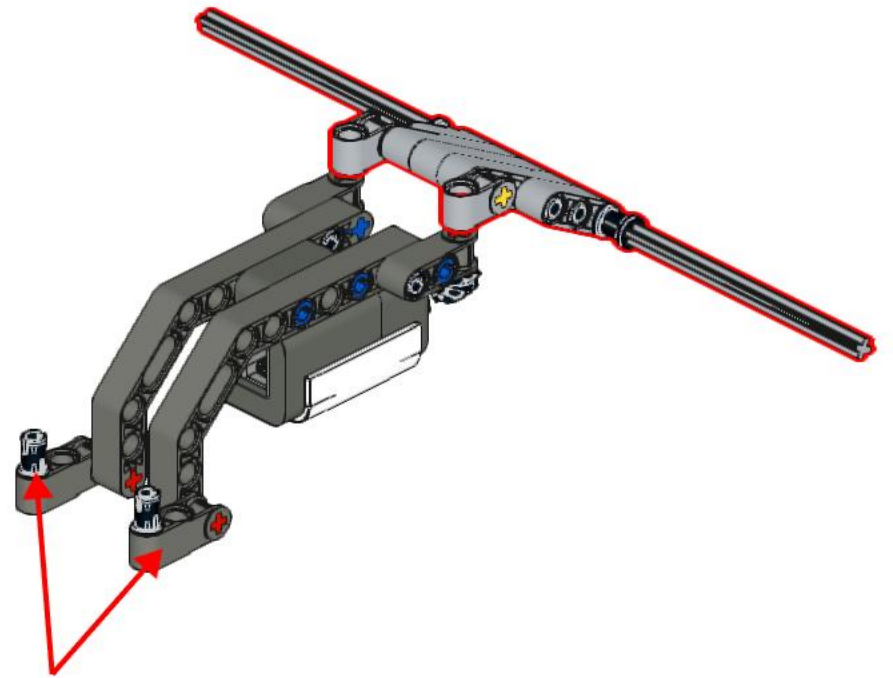

Domabot Touch Sensor Bumper Attachment

Pins to
Domabot's
Front Belly

8x
2780
Black

1x
32270
Black

2x
32054
Black

4x
42003
Dark Bluish Gray

2x
32009
Dark Bluish Gray

2x
6536
Light Bluish Gray

9

Pin to front part of Domabot's belly