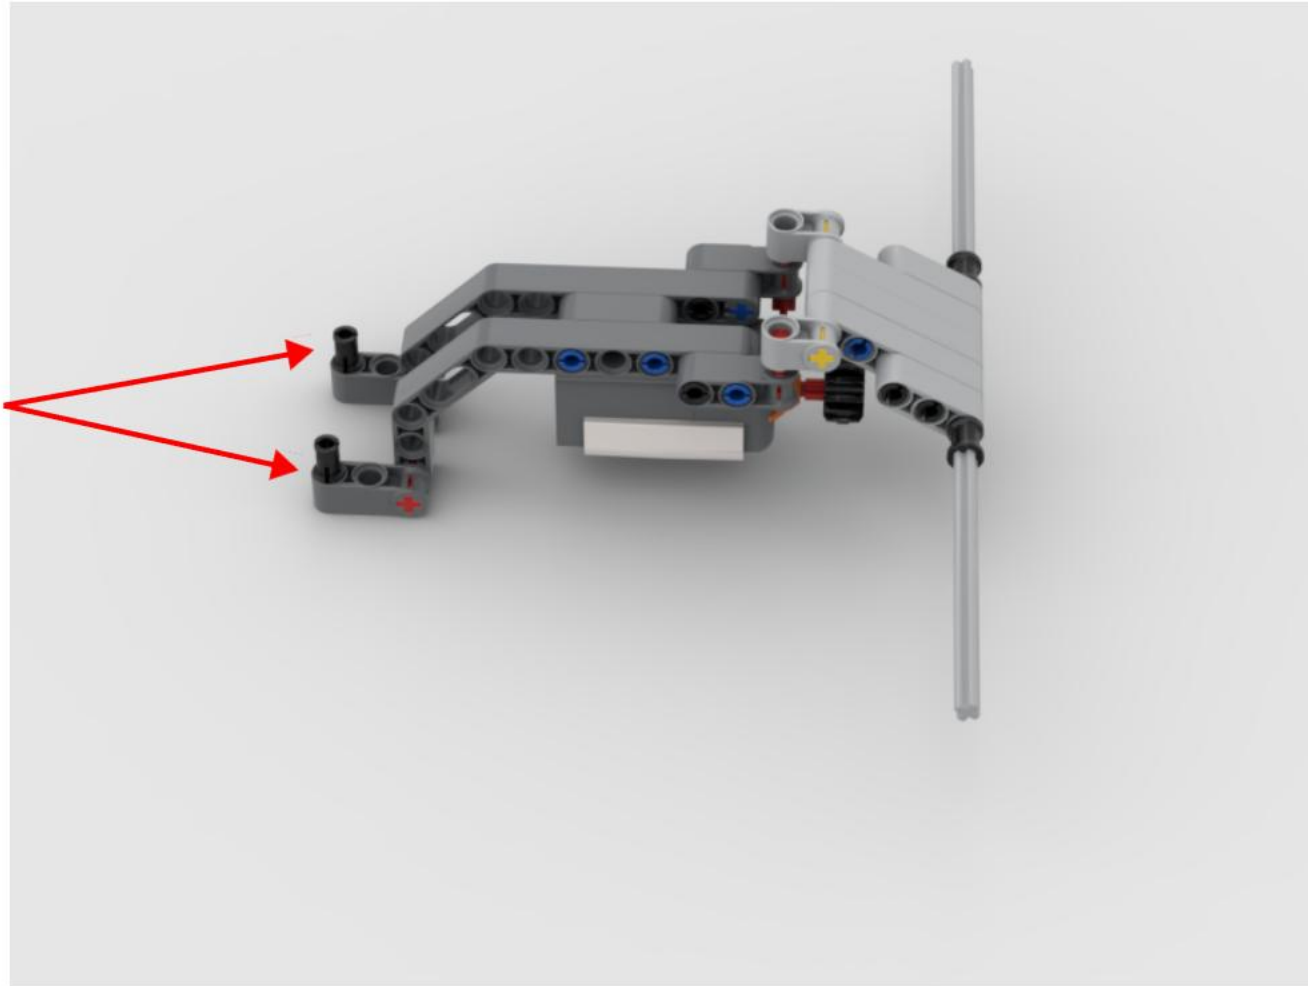

Domabot Touch Sensor Bumper Attachment

Pins to
Domabot's
Front Belly

8x
2780
Black

1x
32270
Black

2x
32054
Black

4x
42003
Dark Bluish Gray

2x
32009
Dark Bluish Gray

2x
6536
Light Bluish Gray

2x
32523
Light Bluish Gray

3x
32316
Light Bluish Gray

2x
60485
Light Bluish Gray

1x
53793
White

5x
32062
Red

1x
32073
Yellow

2x
43093
Blue

3x
6558
Blue

1

2

3

4

5

6

7

8

9

Pin to front part of Domabot's belly