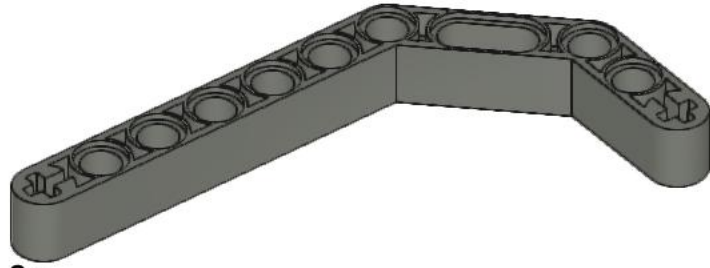

Domabot Touch Sensor Bumper Attachment

Pins to
Domabot's
Front Belly

8x
2780
Black

1x
32270
Black

2x
32054
Black

4x
42003
Dark Bluish Gray

2x
32009
Dark Bluish Gray

2x
6536
Light Bluish Gray

2x
32523
Light Bluish Gray

3x
32316
Light Bluish Gray

2x
60485
Light Bluish Gray

1x
53793
White

5x
32062
Red

1x
32073
Yellow

2x
43093
Blue

3x
6558
Blue

9

Pin to front part of Domabot's belly