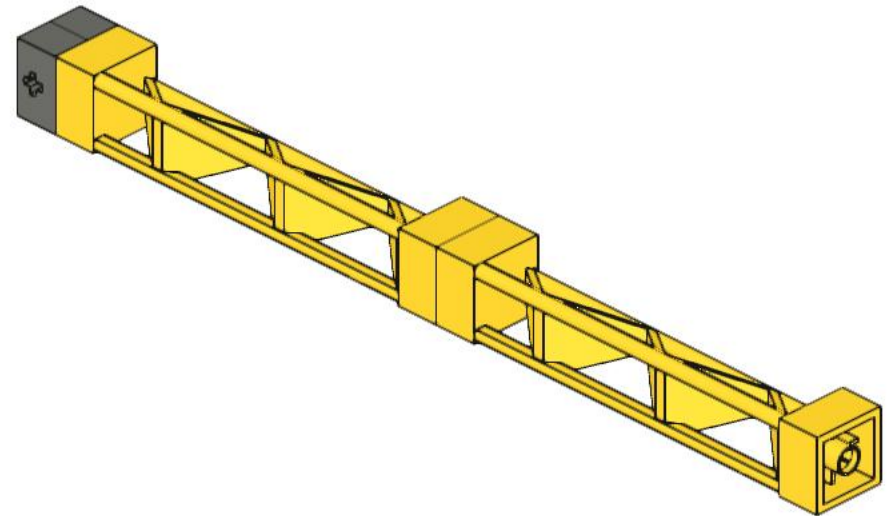

32 x 32 baseplate. Plate 1 x 4
mount on baseplate's center

2