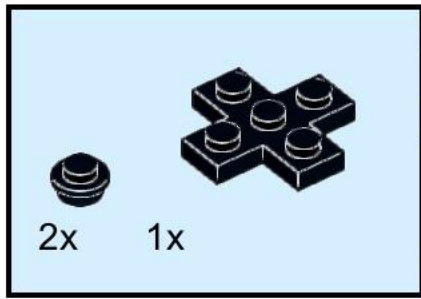

9

Black 1 x 1 Round plate serve a fiducial marks. Black cross is target to be detected